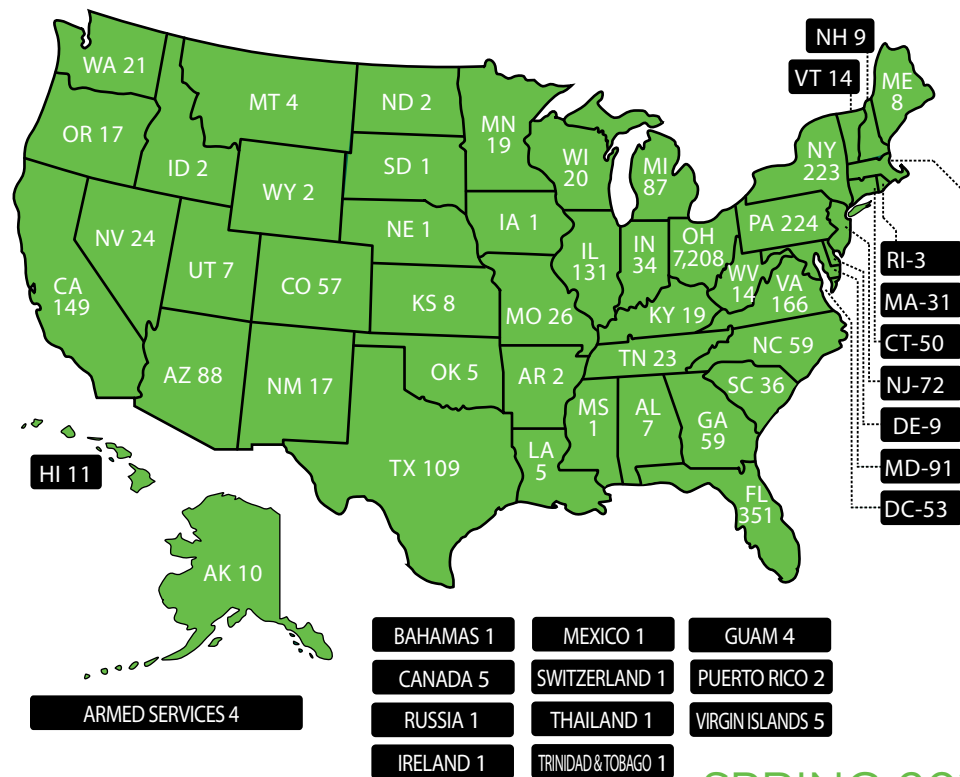

OUR ALUMNI LIVE OR PRACTICE IN 50 STATES,
3 TERRITORIES, THE DISTRICT OF COLUMBIA
AND SEVERAL FOREIGN COUNTRIES.

SPRING 2010

David D. Kahan
Charles J. O'Toole
Donald Pokorny
Raymond J. Schmidlin, Sr.
Sheldon S. Schweikert
Coleman D. Zwick