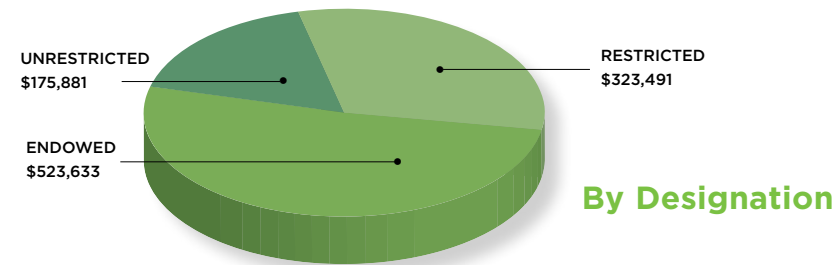

Melvin R. Ginsberg
Charles C. Glasrud
Stephanie Maria Glavinos
Gregory Michael Gleine
Terri Schlegel Glisson
Alexander E. Goetsch
Hon. Rosemary Grdina Gold
Allan Goldner
Lisa L. Gold-Scott
Brian D. Goldwasser
Matthew D. Golish
Jonathan A. Good
Alan I. Goodman
John David Goodman
Sally A. Goodwin
Carey N. Gordon
Thomas O. Gorman
Frederick L. Graf
Susan L. Gragel
Maureen Adler Gravens
Terrance P. Gravens
Donet D. Graves
Thomas E. Green
Harry W. Greenfield
Cheryl Greenly
Gary L. Gross
Joseph N. Gross
Charles Gruenspan
Donald L. Guarnieri
Manju Gupta
Richard T. Guttman
Anthony A. Guzik
Robert M. Haas
Harry L. Haber
Douglas Anthony Haessig
Patrick F. Haggerty
Rev. Edward T. Haggins
Katherine M. Haka
Hon. R. Morgan Hamilton
Robert J. Hanna
William R. Hanna
Michael P. Harvey
Robert W. Haskins
William Hawal

Richard S. Hawrylak
Elias H. Hazkial
Heather E. Heberlein
Michael C. Hennenberg
Dr. Grant Hennigar
Donald William Herbe
David A. Herman
Paul W. Hertrick
John F. Herubin
Erin Siebenhar Hess
Prof. Carole O. Heyward
John W. Hickey
Theresa Ann Hickey
Robert B. Hicks
Deborah Lewis Hiller
Jean Marie Hillman
Thomas A. Hilston
Jennifer Marie Himmelein
Leslie Hines
Kevin M. Hinkel
Matthew J. Hite
Joann P. Hoard
Shannon L. Hoch
David B. Hochman
Pieter J. Hoets
W. Andrew Hoffman, III
William C. Hofstetter
William J. Hopkins
Catherine H. Hotes
William J. Hotes
Kimberly A. Hrenko
Neal E. Hubbard
Michael E. Hudzinski
Susan Whittaker Hughes
Timothy W. Hughes
Amgad T. Husein
Kathryn Burrer Hyer
Richard W. Jablonski
Todd M. Jackett
John Edward Jackson
Pamela G. Jacobstein
Michael P. Harvey
Robert W. Haskins
William Hawal

Carolyn W. Delli Bovi Jensen
Alana Jochum
Brenda M. Johnson
Gregory Cromwell Johnson
Linda L. Johnson
William A. Johnston
Stephanie K. Jones
Mervin L. Jordan
Virginia M. Judd
Rachel A. Kabb-Effron
Steven C. Kaber
David D. Kahan
Julian Kahan
Elliott H. Kajan
John L. Kalhorn
Kerin Lyn Kaminski
Dharminder L. Kampani
Tamara Lynn Karel
Lucien B. Karlovec, Jr.
Hon. Diane J. Karpinski
Timothy G. Kasperek
Stephen M. Kasper
Arthur M. Kaufman
Hon. Una H. R. Keenon
Kevin J. Kelley
Emily Smayda Kelly
Robert E. Kempke
Randall F. Kender
Kevin Rodden Keogh
Prof. Sandra J. Kerber
Keith D. Kibler
Thomas B. Kilbane
Carol Ann Kile
James Albert King, Jr.
John J. Kirn
Marilyn F. Klar
Betty Klaric
Peter W. Klein
Richard C. Klein
David R. Knowles
Richard S. Koblentz
Sandra M. Koenig
Robert J. Koeth
Clement Kollin