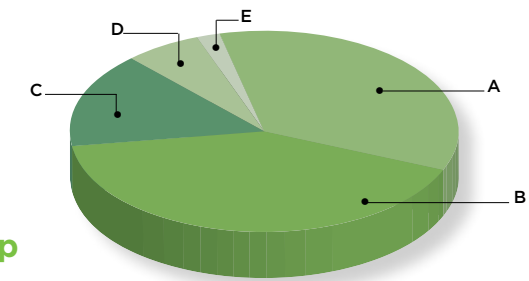

+Deceased

Total Funds Received 2009-2010

\$1,023,005

By Constituent Group

A. ALUMNI	\$ 359,269
B. FRIENDS	423,266
C. CORPORATIONS	157,790
D. FOUNDATIONS	64,771
E. OTHER ORGANIZATIONS	17,909

Marc Alan Claybon
 Gregory F. Clifford
 Michael L. Climaco
 Jordan L. Clouse
 Craig S. Cobb
 David B. Cochran
 Howard M. Cohen
 Ronald B. Cohen
 Kathleen A. Cole
 Jacquelyn Coles-Jones
Tim L. Collins
 C. Ellen Connally
 Maureen Connors
 Vincent Edward Cononico
 Suzanne Marie Conroy
 Christal Contini
 James J. Conway
 James P. Conway +
 Brian S. Cook
 David R. Cook
 Schuyler M. Cook
 Jonathan R. Cooper
Donald N. Corcelli
 Daniel P. Corrigan
 Hon. John E. Corrigan
 Hon. Peter James Corrigan
 Joseph G. Corsaro
 Julie C. Cortes
 Timothy J. Cosgrove
 Diane E. Cox
 Matthew Richard Cox
 Hon. William J. Coyne
 Tracy D. Crandall
 Matthew V. Crawford
 Leslie J. Croland
 Larry Crystal
 John C. Cubar
 Mary Patricia Culler
 Prof. Pamela A. Daiker-Middaugh
 Carol F. Dakin
 Patrick A. D'Angelo
 Adam John Davis
 Anthony De LaVina
 Michelle M. DeBaltzo