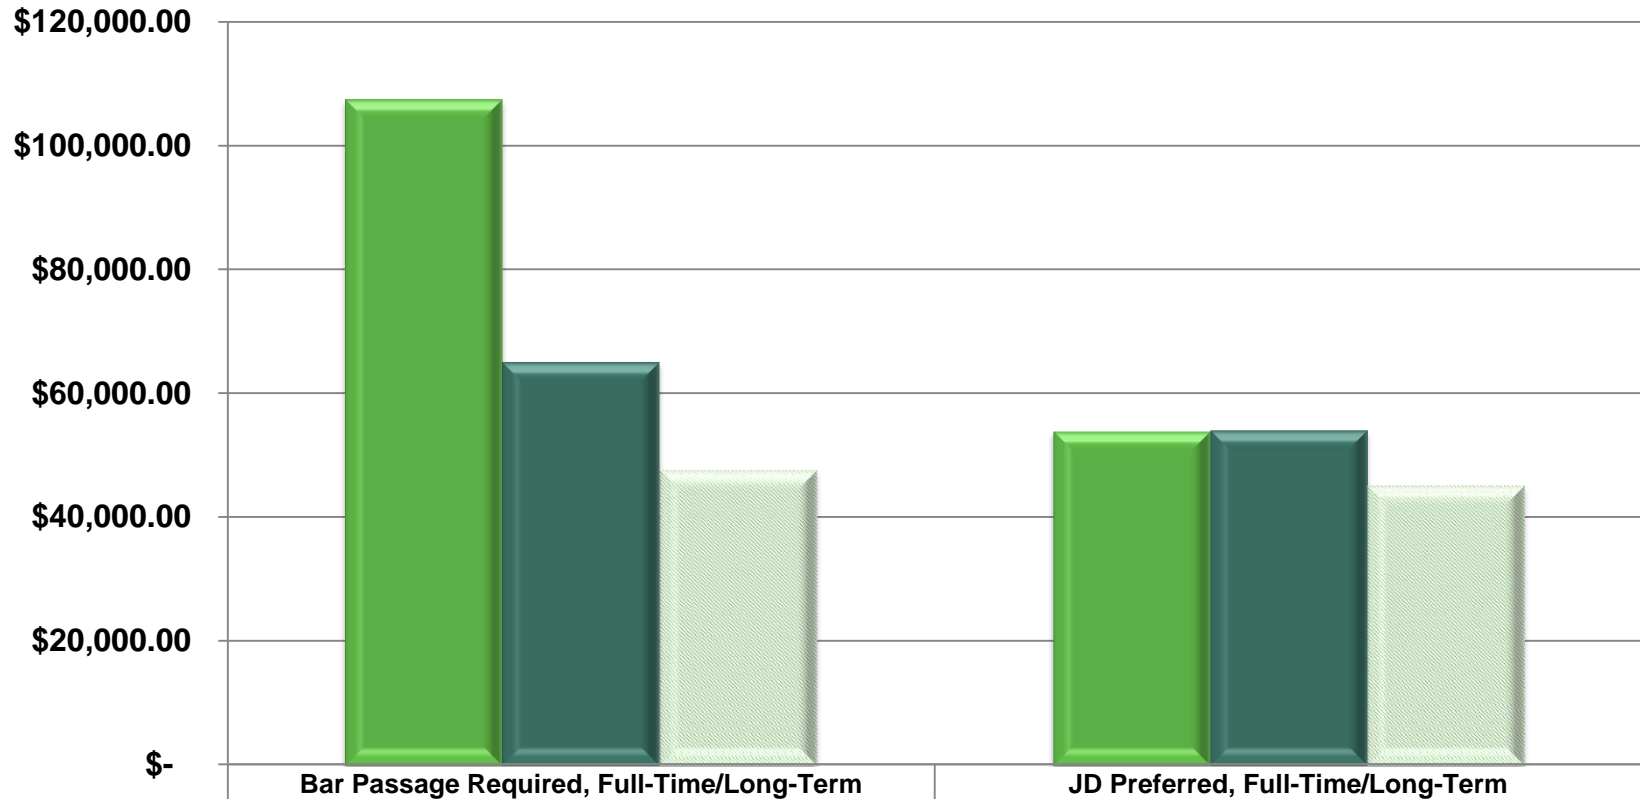

Graduate Employment: Salaries (NALP Data)

■ 75th Percentile Salary	\$107,500.00	\$54,000.00
■ Median Salary	\$65,000.00	\$54,000.00
■ 25th Percentile Salary	\$47,500.00	\$45,000.00

Response Rate:

24/91

5/20